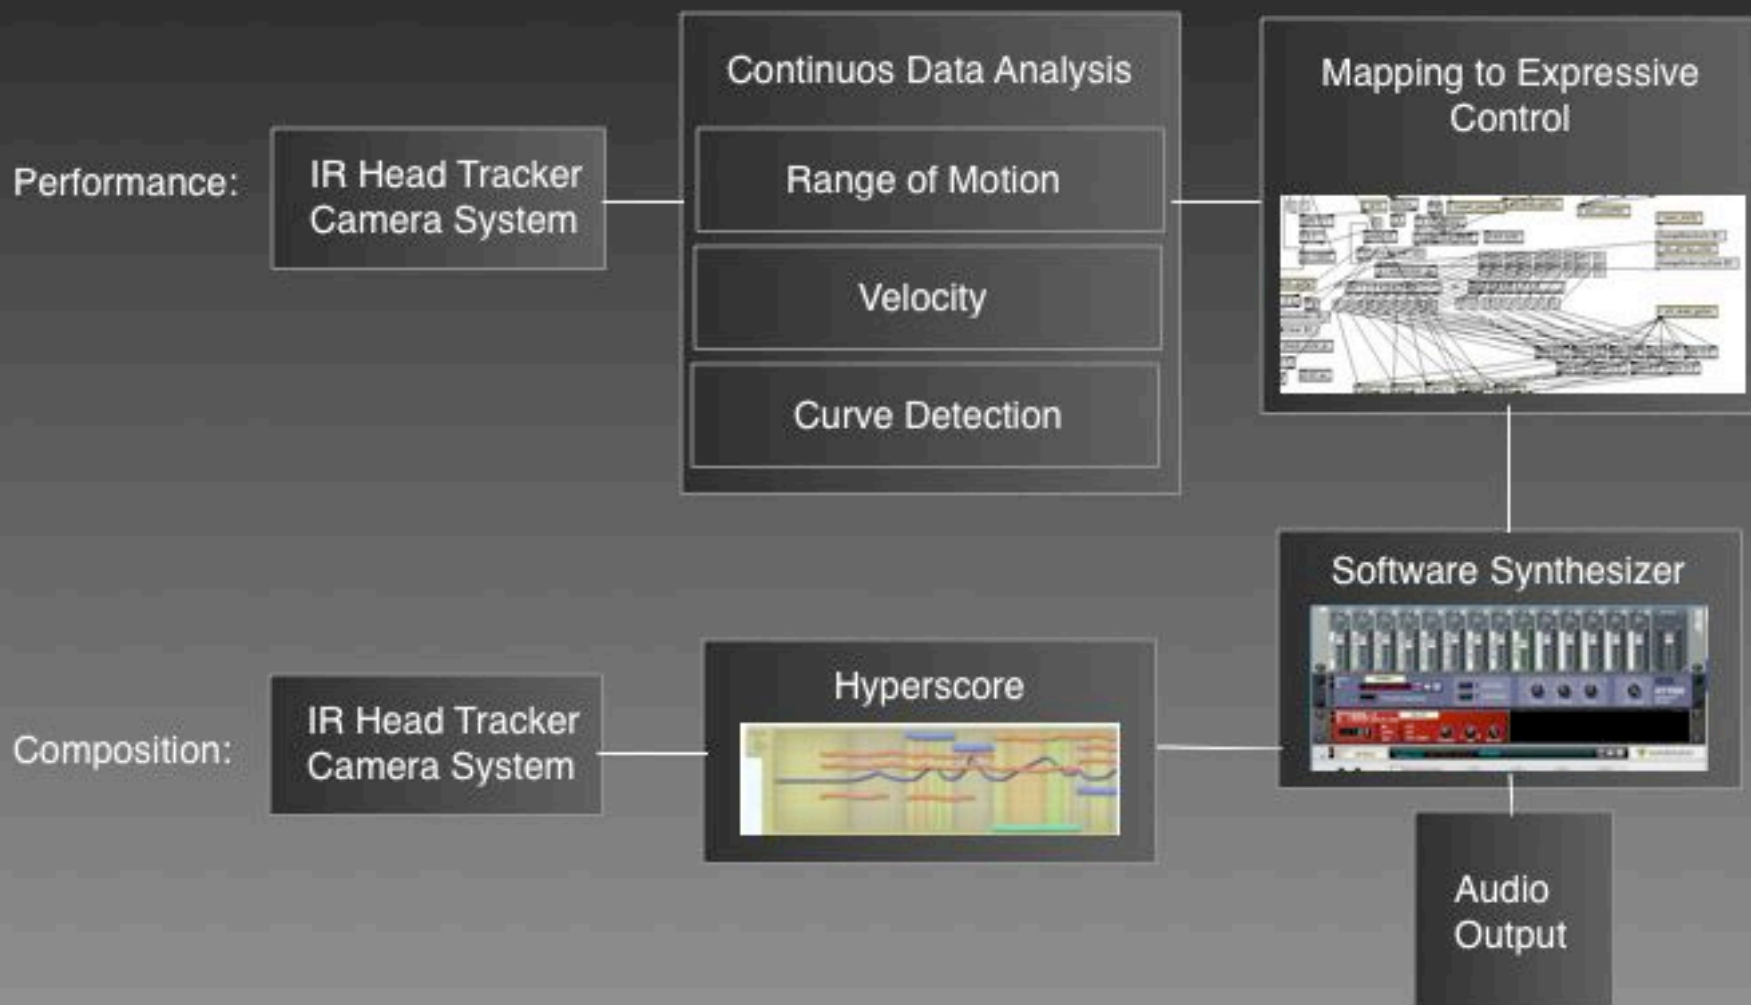

Brain Opera

House of Music, Vienna

Harmonic Driving
Singing Tree

Gesture Wall
Melody Easel

Toy Symphony

Music, Mind & Health

Tewksbury Hospital

Adam Boulanger

Dan Ellsey

Enabling Musical Expression

- Culmination of over 15 years!
- Everyone can compose
- Line & Color
- No need for music theory, notation
- Converts Hyperscore into “music”
(to be played by live musicians)
- Converts music into Hyperscore
- Developed and distributed by
Harmony Line Inc.